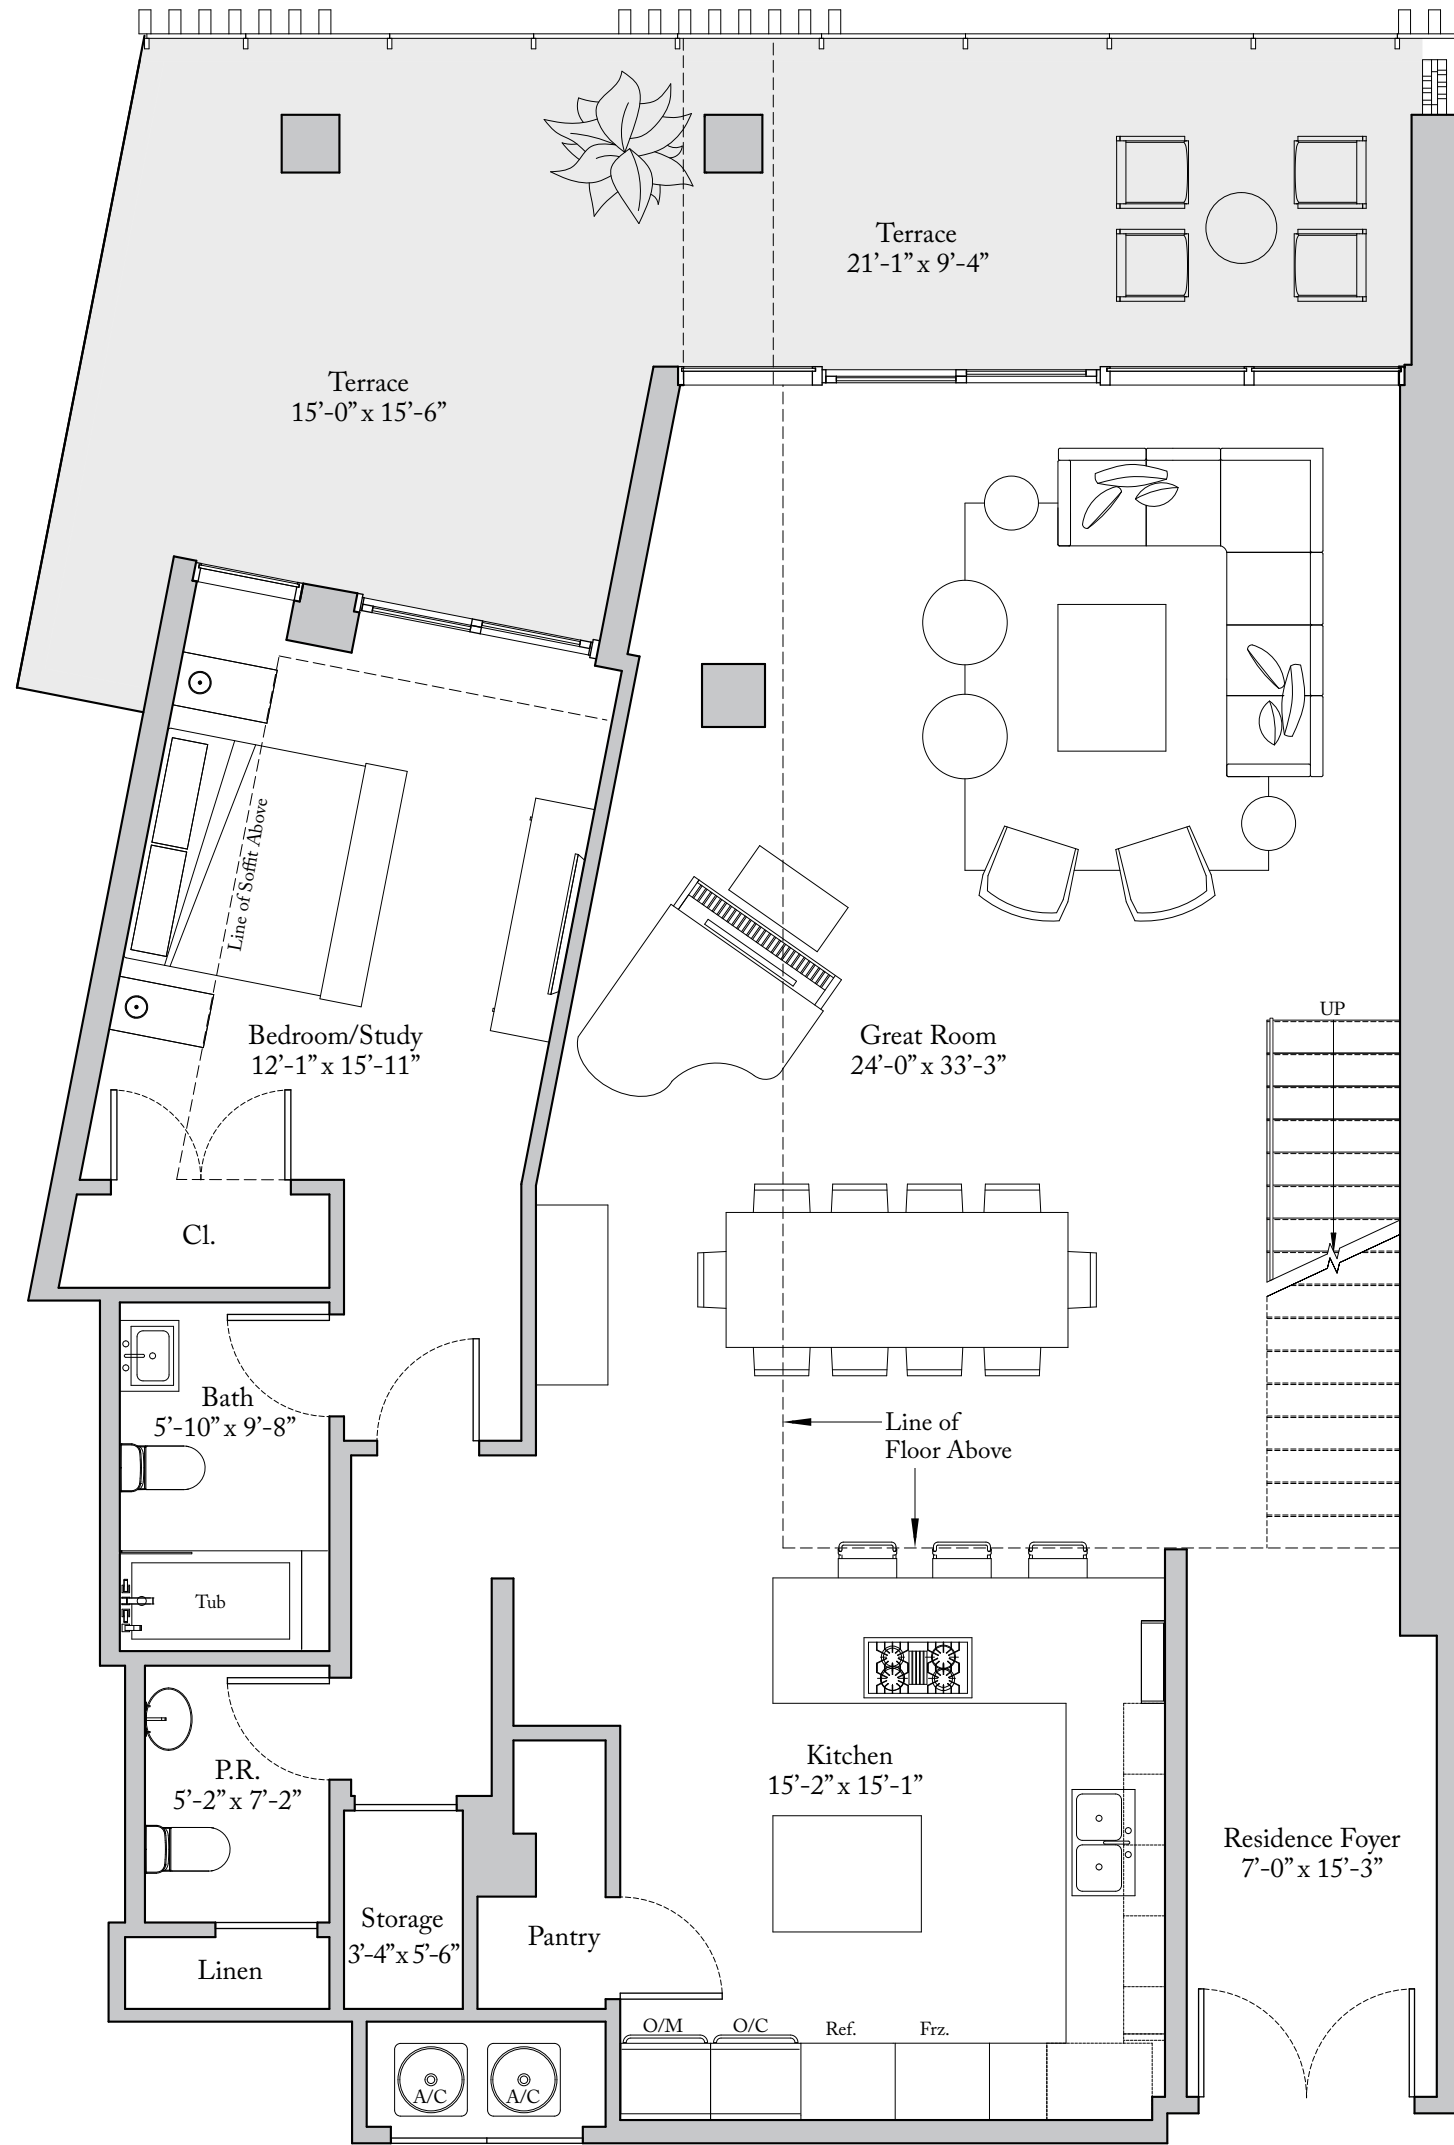

## Residence 217

4 Bedrooms | 4.5 Bathrooms

Ceiling Height at Great Room 16'-0" (4.88 m)

Overall Ceiling Height 8'-0" (2.44 m)

Living Area: 4,033 Sq. Ft. (375 sq. m)

Terrace: 458 Sq. Ft. (42 sq. m)

Total Area: 4,491 Sq. Ft. (417 sq. m)

Level 1

Level 2