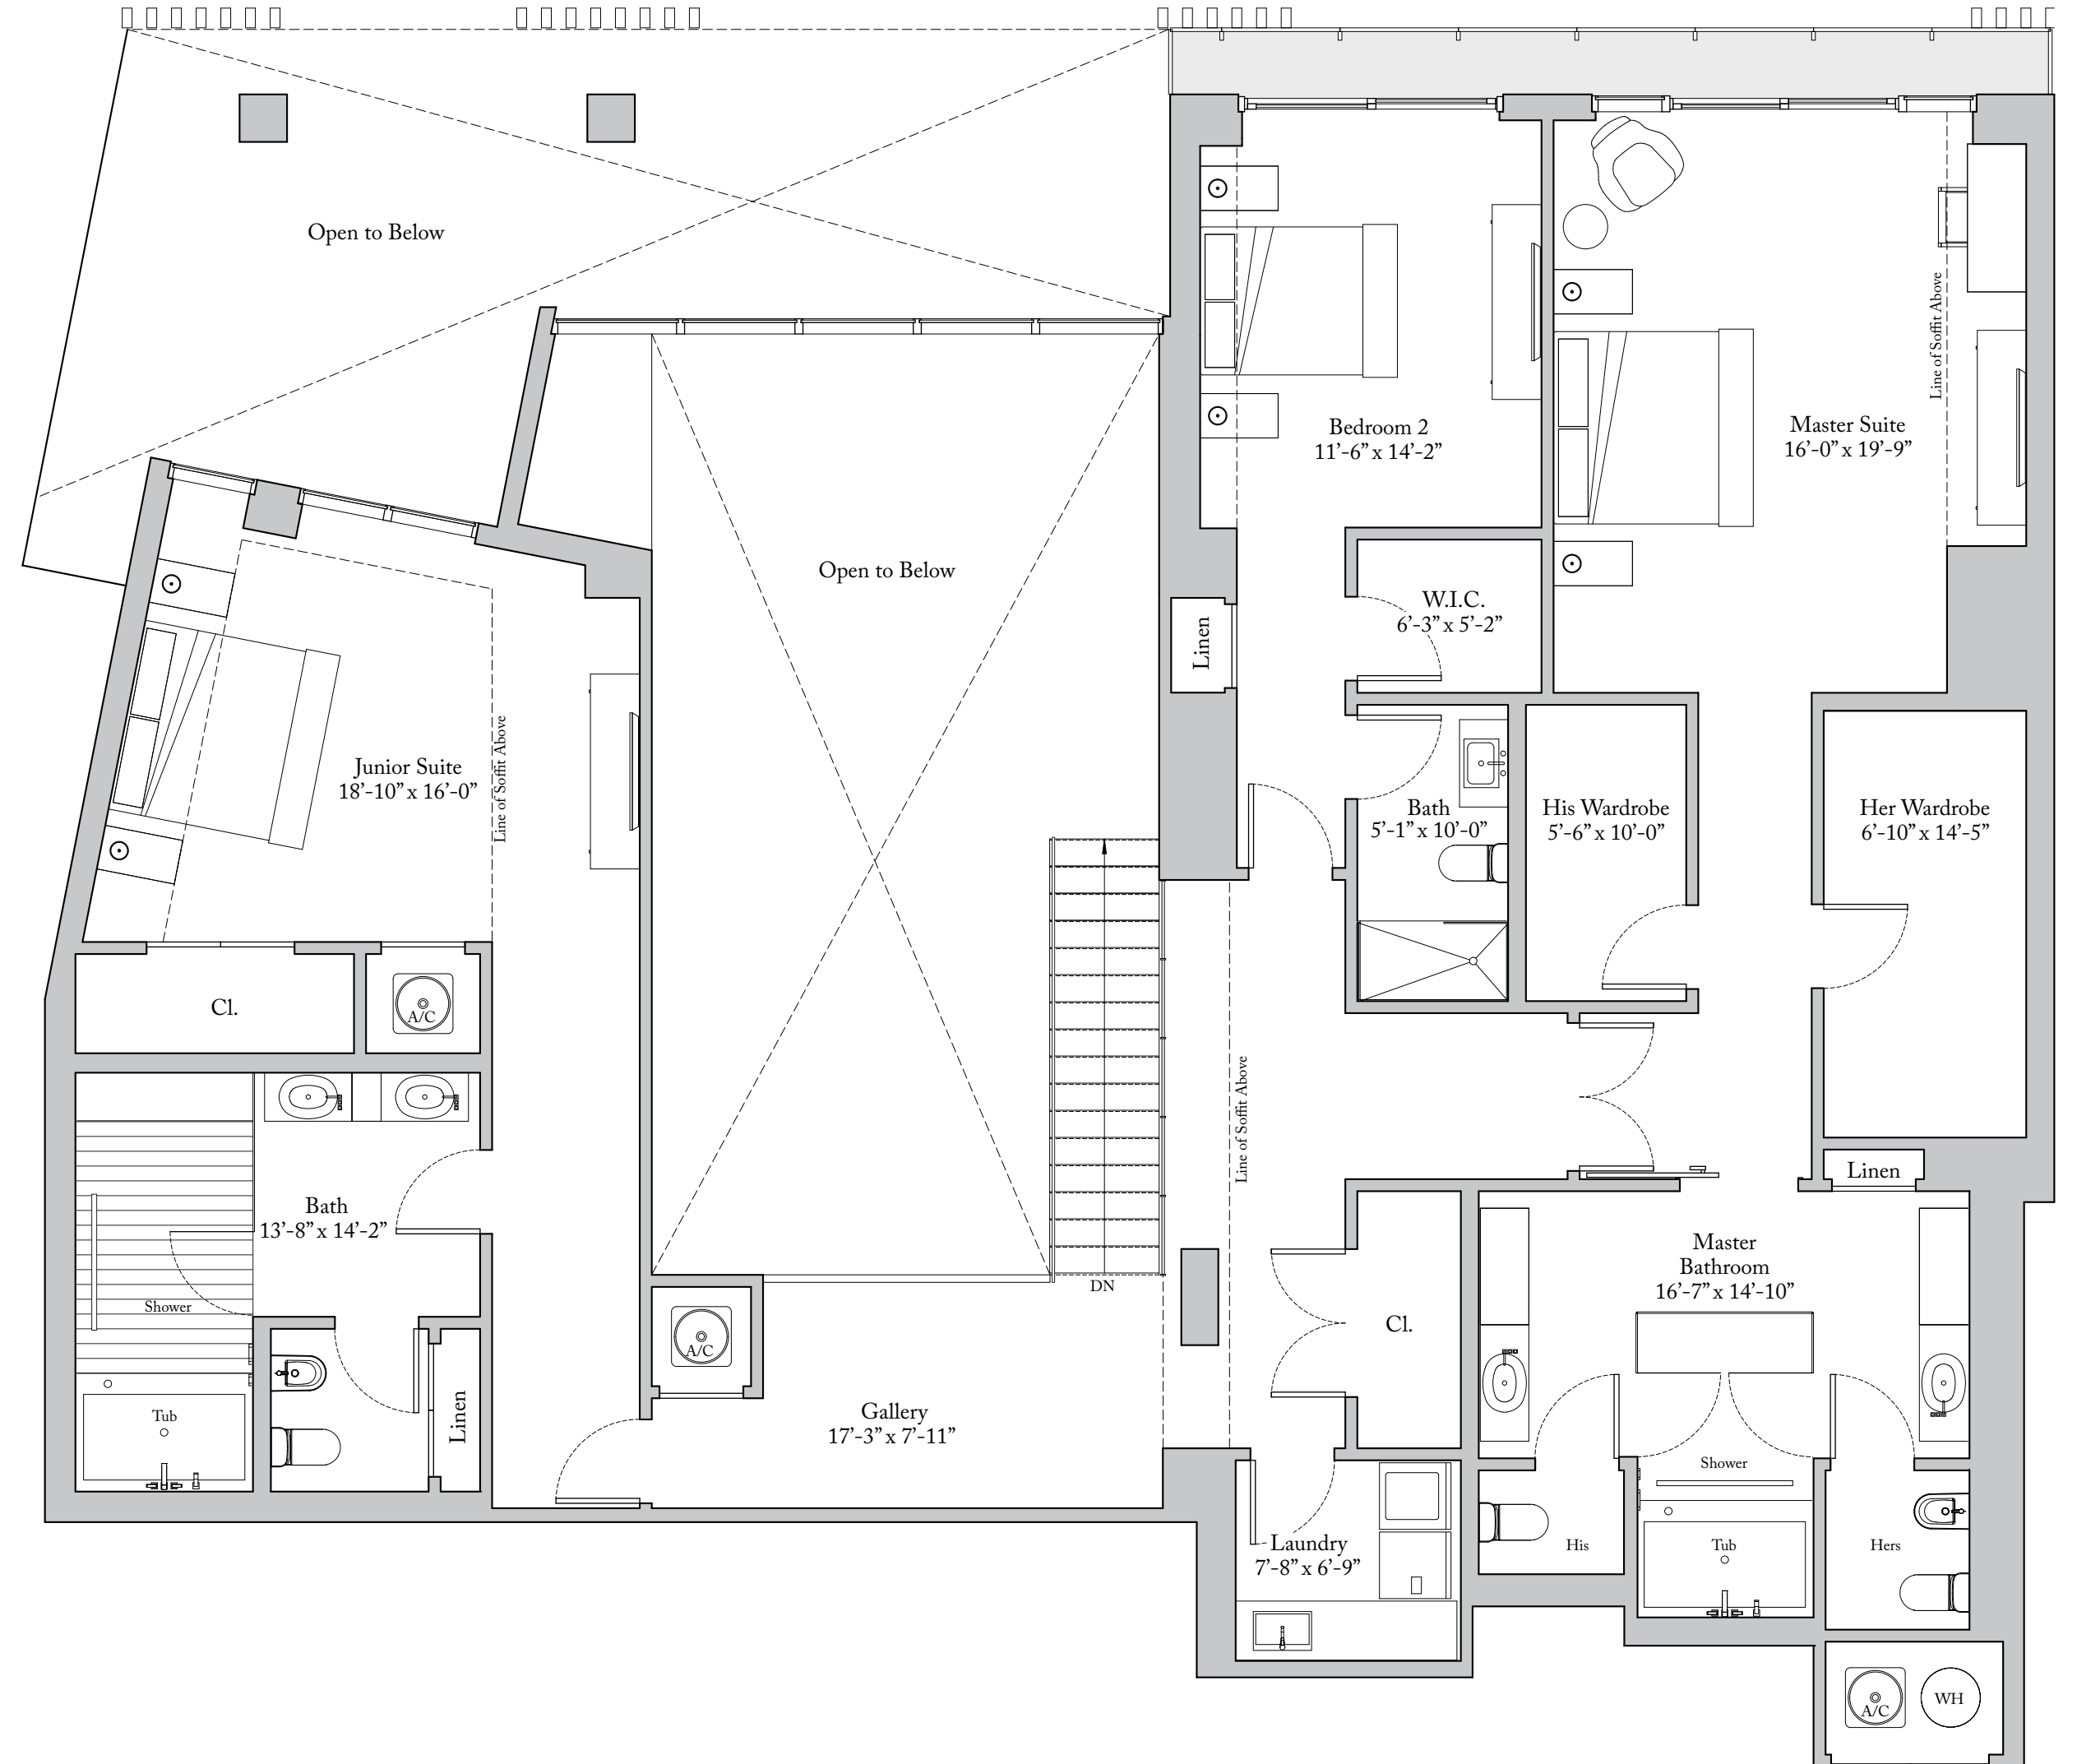

## Residence 217

4 Bedrooms | 4.5 Bathrooms

Ceiling Height at Great Room 16'-0" (4.88 m)

Overall Ceiling Height 8'-0" (2.44 m)

Living Area: 4,033 Sq. Ft. (375 sq. m)

Terrace: 458 Sq. Ft. (42 sq. m)

Total Area: 4,491 Sq. Ft. (417 sq. m)

Level 1

Level 2